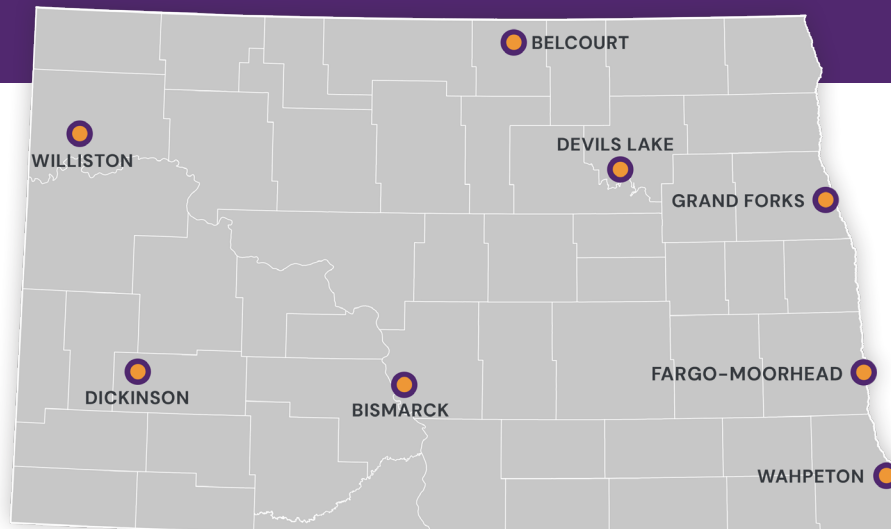

# North Dakota Supervised Parenting Time & Exchange Centers

 = Supervised Parenting Time & Exchange Center

## **Belcourt**

### ***Safe Places for Families***

Hearts of Hope  
PO Box 900  
Belcourt, ND 58361  
701.477.0002

## **Bismarck**